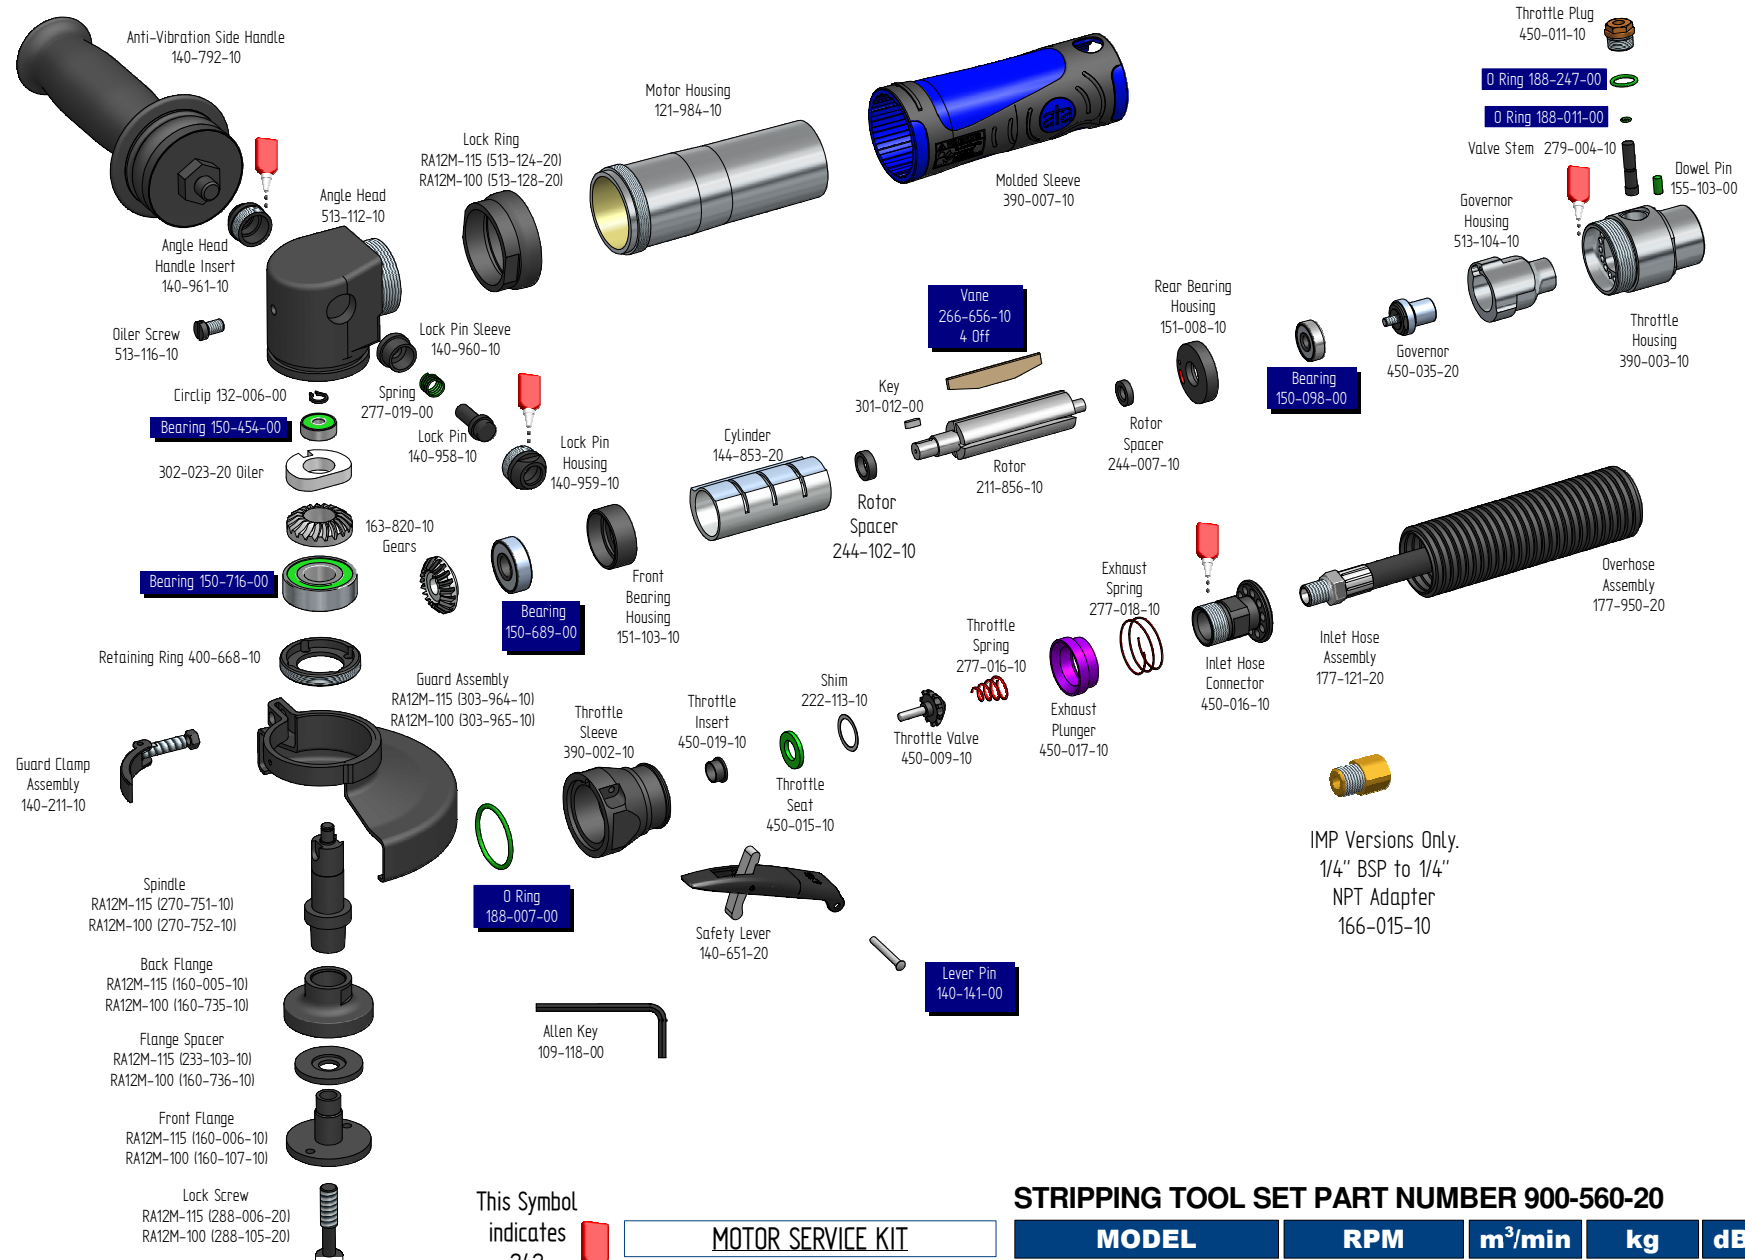

RA12M-115 & RA12M-100 PARTS LIST

This Symbol indicates 242 Loctite Required

MOTOR SERVICE KIT

All parts shown highlighted with a blue box are included in service kit 555-205-20

STRIPPING TOOL SET PART NUMBER 900-560-20

MODEL	RPM	m ³ /min	kg	dB(A)	m/s ²
RA12M-115	12000 RPM	0.71	1.81	77	<2.5
RA12M-100	12000 RPM	0.71	1.81	77	<2.5