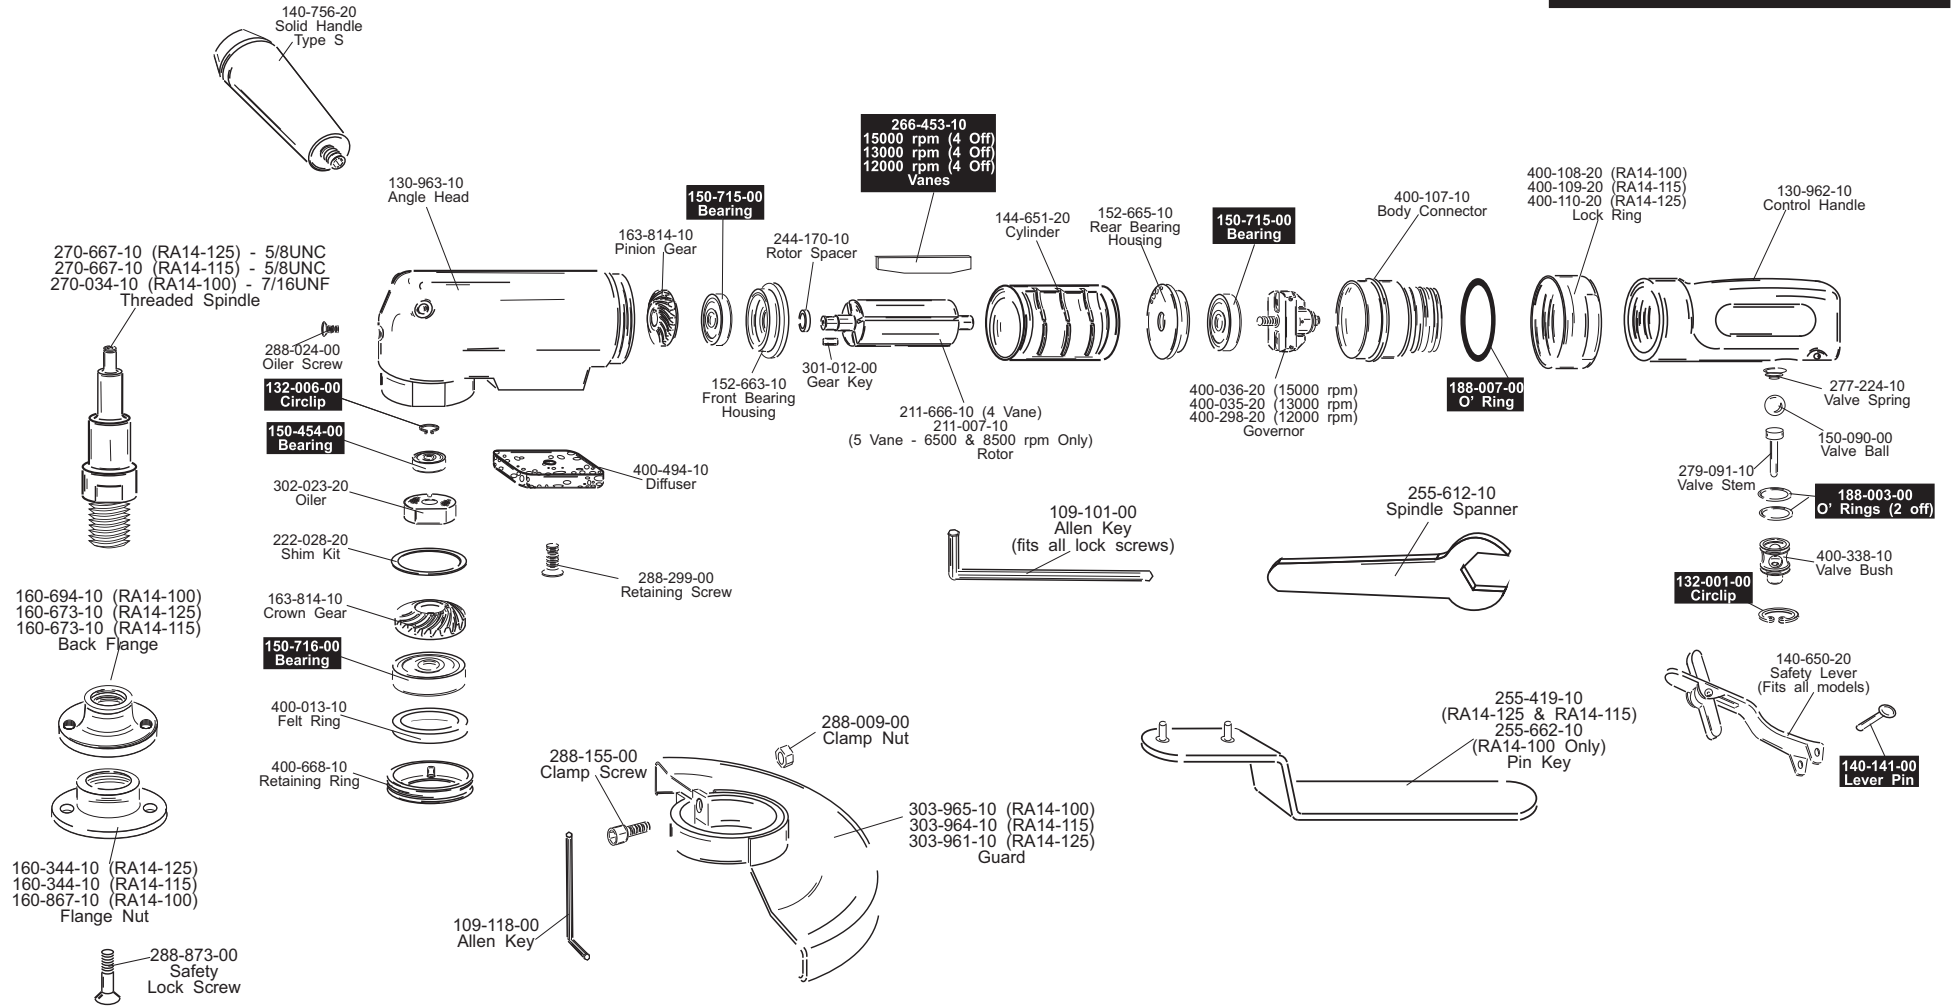

RA14 (TYPE DS1) PARTS LIST

990-199-10 | 120208

MOTOR SERVICE KIT
 All parts shown highlighted with a black box are included in SERVICE KIT 555-109-20

STRIPPING TOOL SET PART NUMBER 900-542-20

MODEL	R.P.M.	m ³ /min	kg	dB(A)	m/s ²
RA14-100	15,000	1.13	1.90	81	< 2.5
RA14-115	13,000	1.13	1.90	79	< 2.5
RA14-125	12,000	1.13	1.90	75	< 2.5