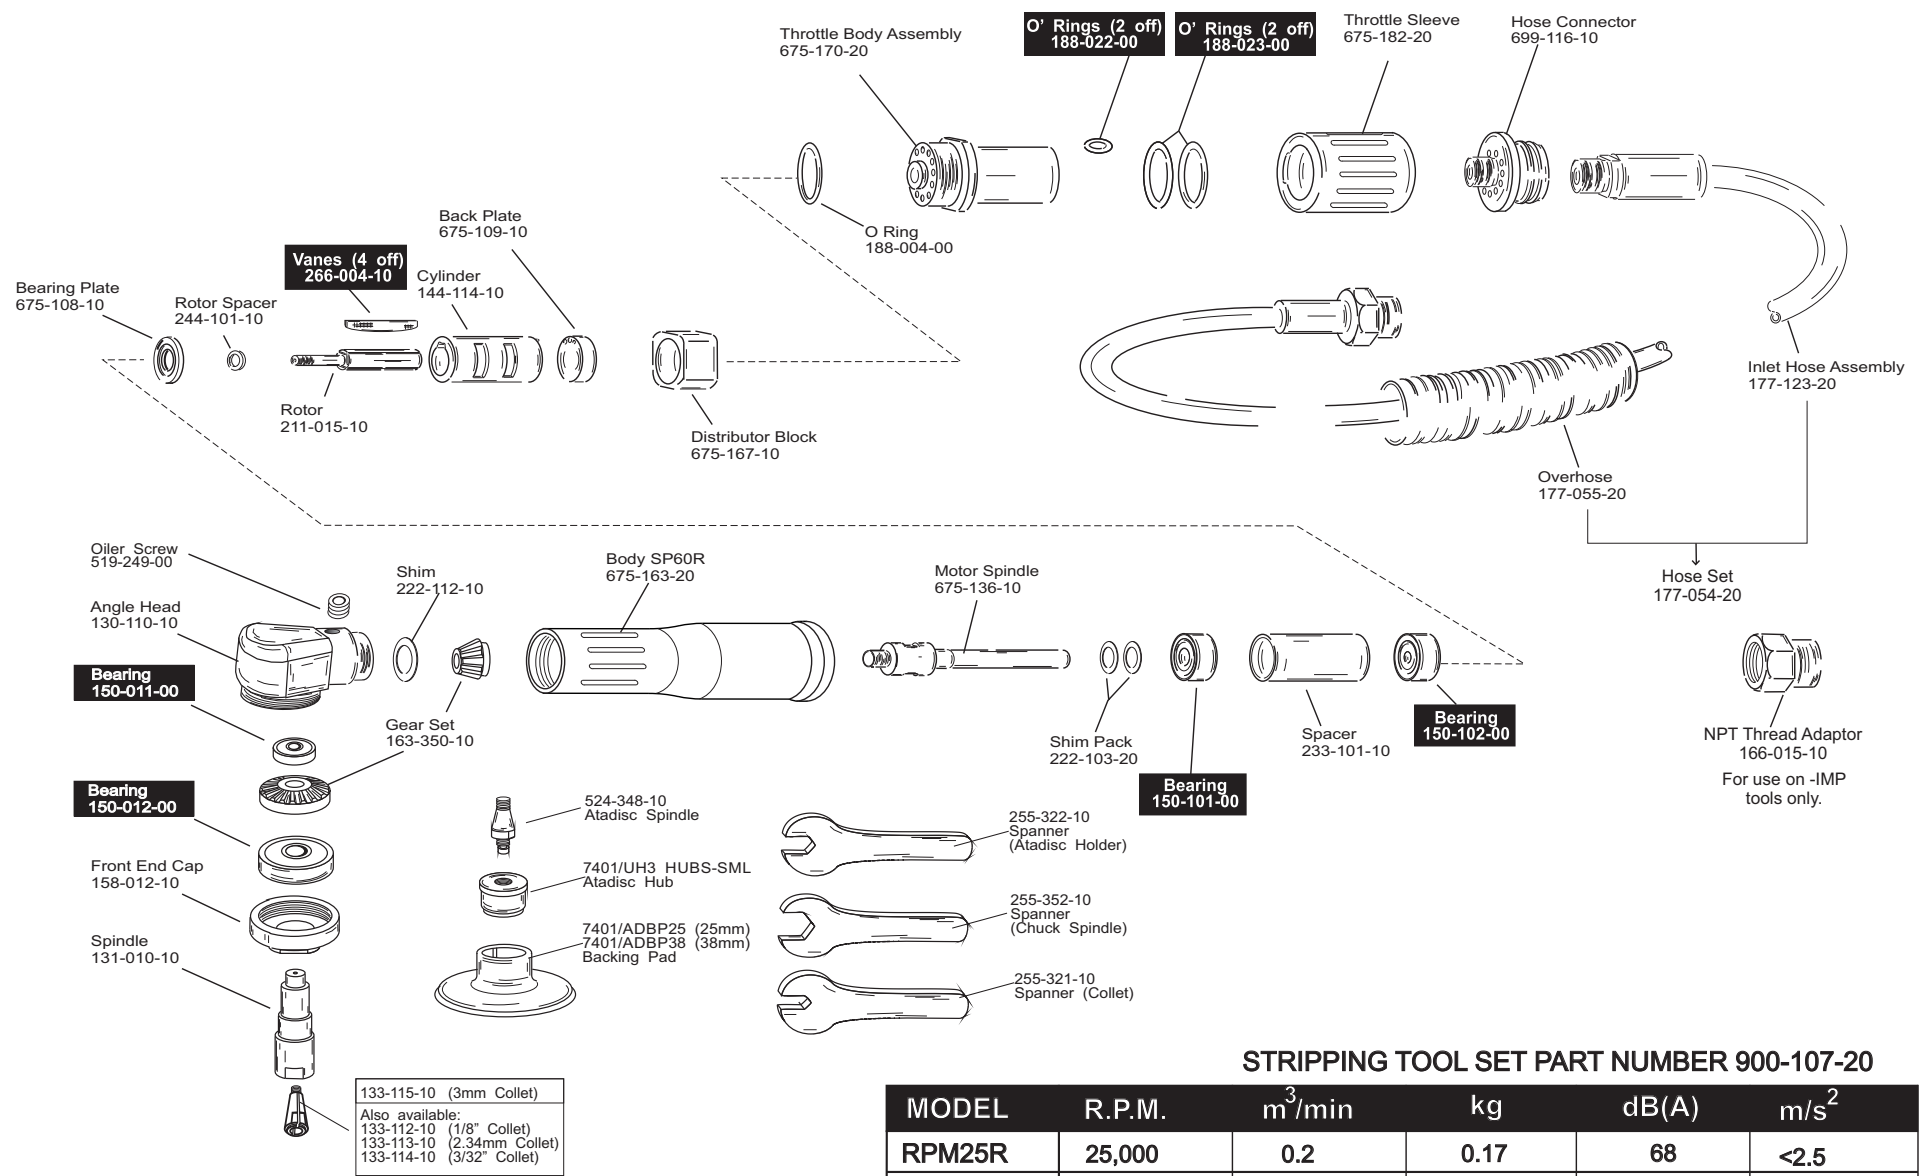

RPM25R PARTS LIST

990-310-10 240418

MOTOR SERVICE KIT
 All parts shown highlighted with a black box are included in SERVICE KIT 555-208-20

STRIPPING TOOL SET PART NUMBER 900-107-20

MODEL	R.P.M.	m ³ /min	kg	dB(A)	m/s ²
RPM25R	25,000	0.2	0.17	68	<2.5