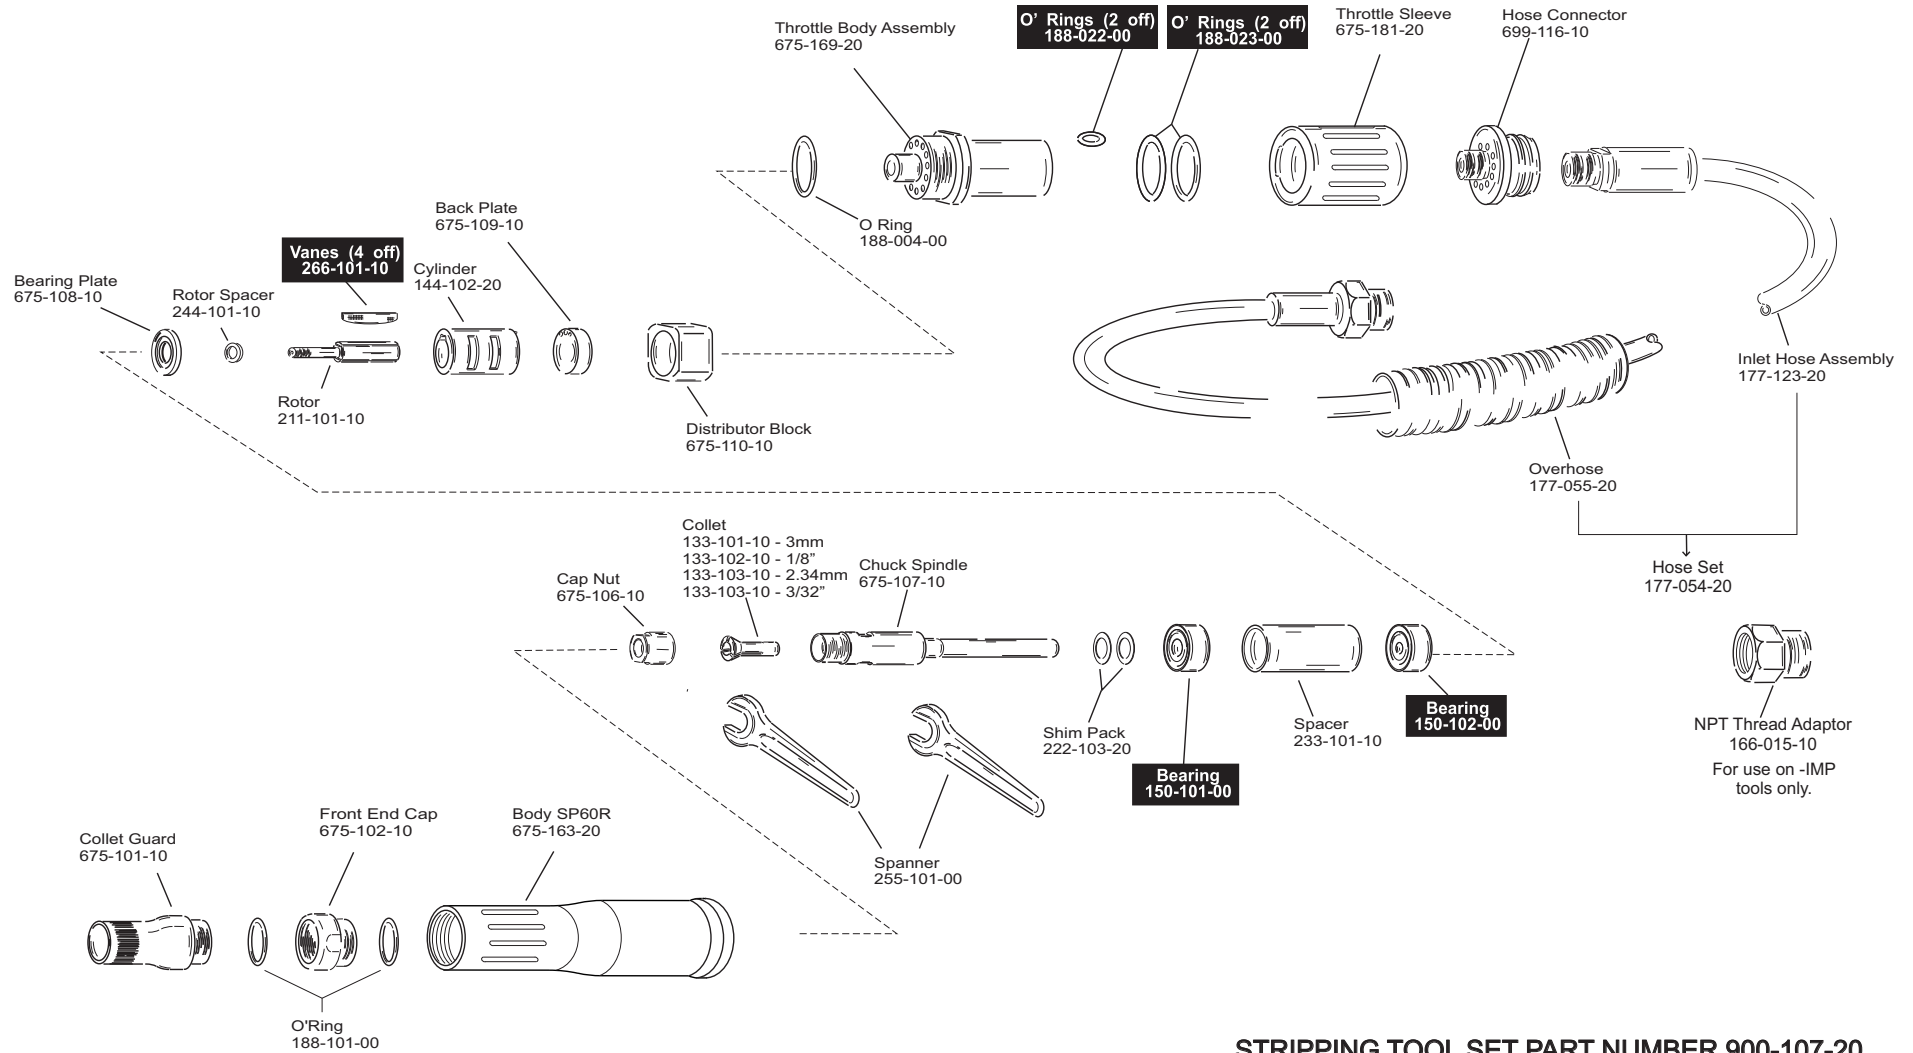

# SPM80R PARTS LIST

990-313-10 | 250918

**MOTOR SERVICE KIT**  
 All parts shown highlighted with a black box are included in SERVICE KIT 555-206-20

**STRIPPING TOOL SET PART NUMBER 900-107-20**

MODEL	R.P.M.	m <sup>3</sup> /min	kg	dB(A)	m/s <sup>2</sup>
SPM80R	80,000	0.2	0.15	67	<2.5