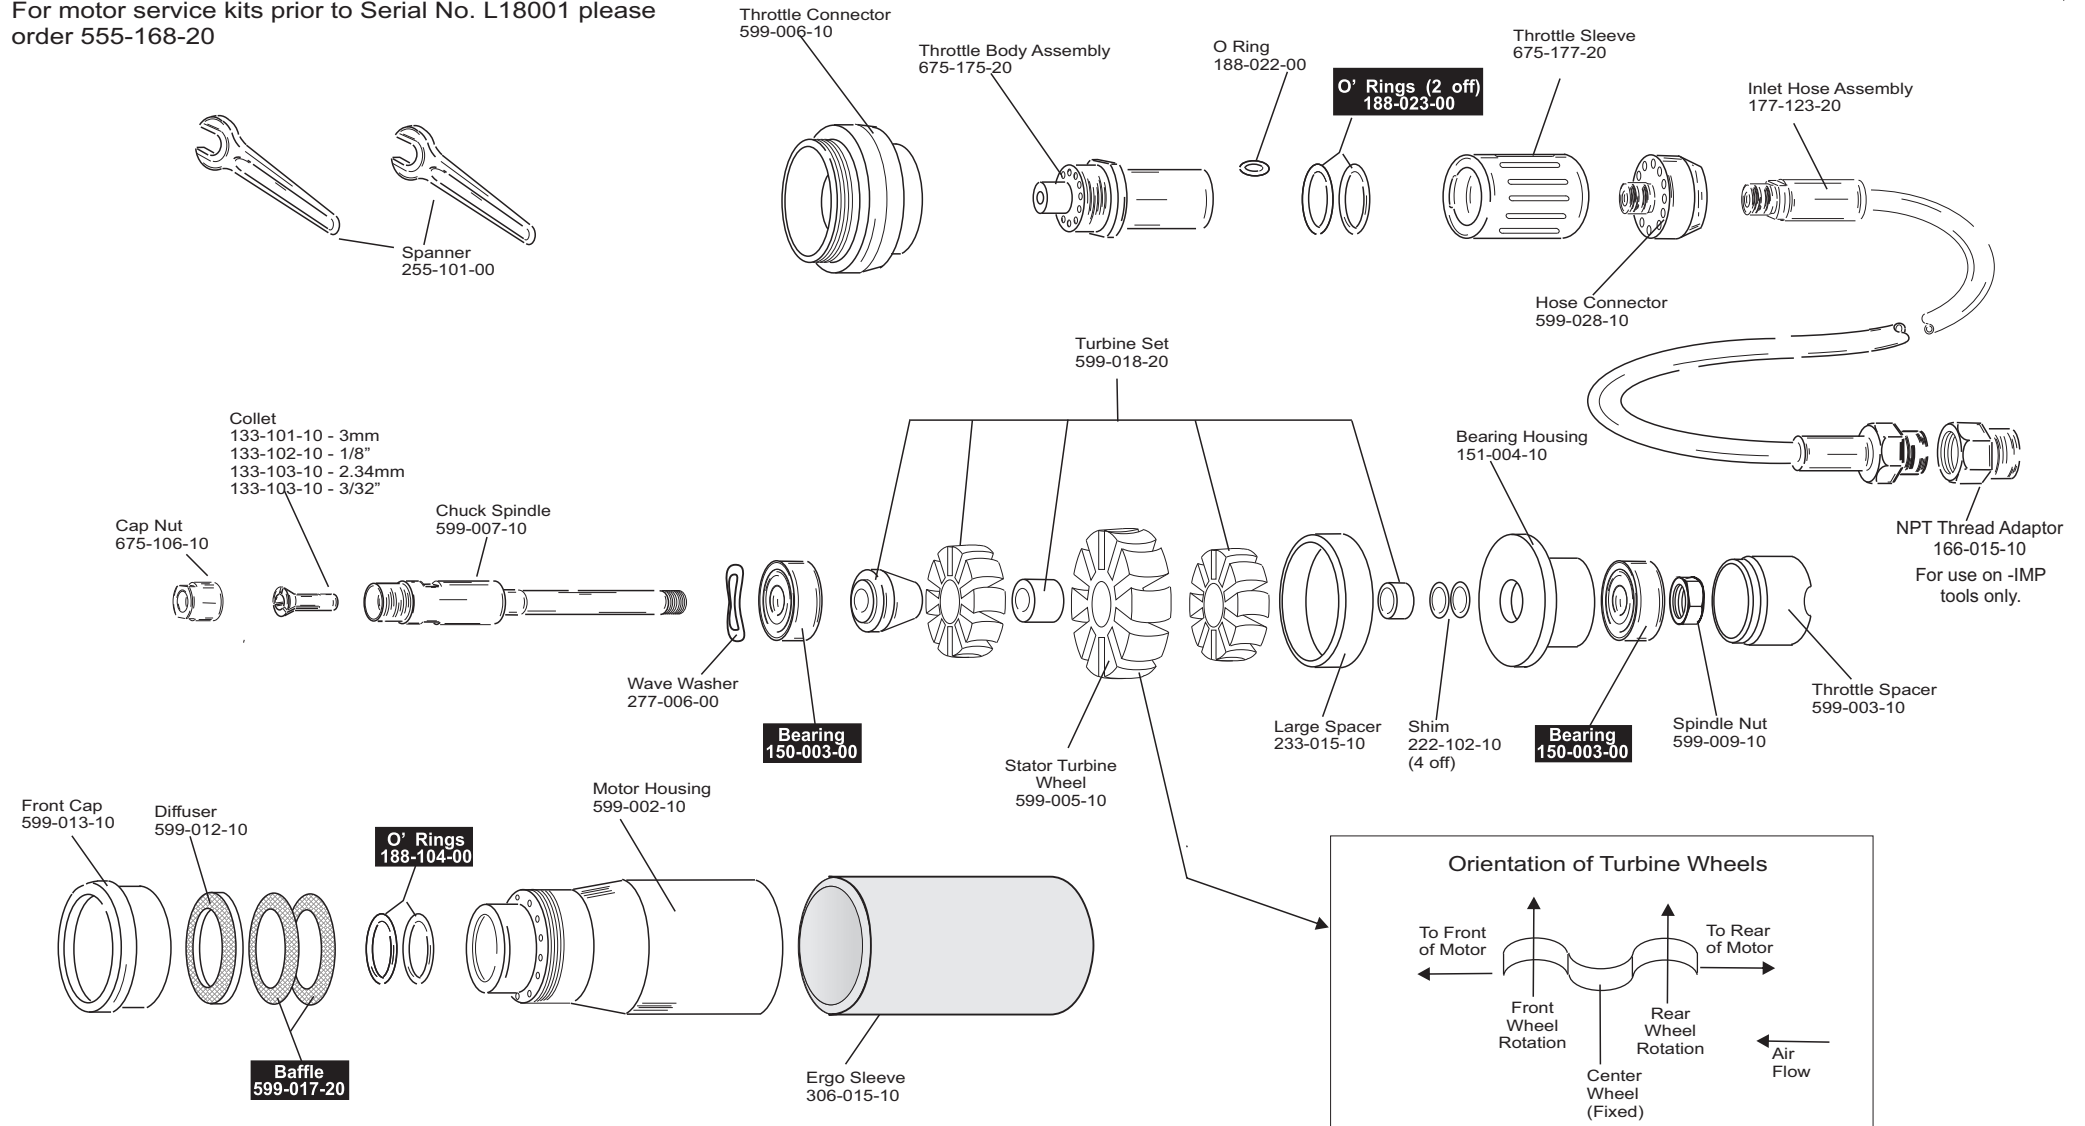

ST100 PARTS LIST

990-155-10 | 310518

New Throttle Assembly from June 2018, serial No. L18001
For motor service kits prior to Serial No. L18001 please
order 555-168-20

MOTOR SERVICE KIT
All parts shown highlighted with
a black box are included in
SERVICE KIT 555-209-20

MODEL	R.P.M.	m ³ /min	kg	dB(A)	m/s ²
ST100	100,000	0.17	0.24	62	<2.5