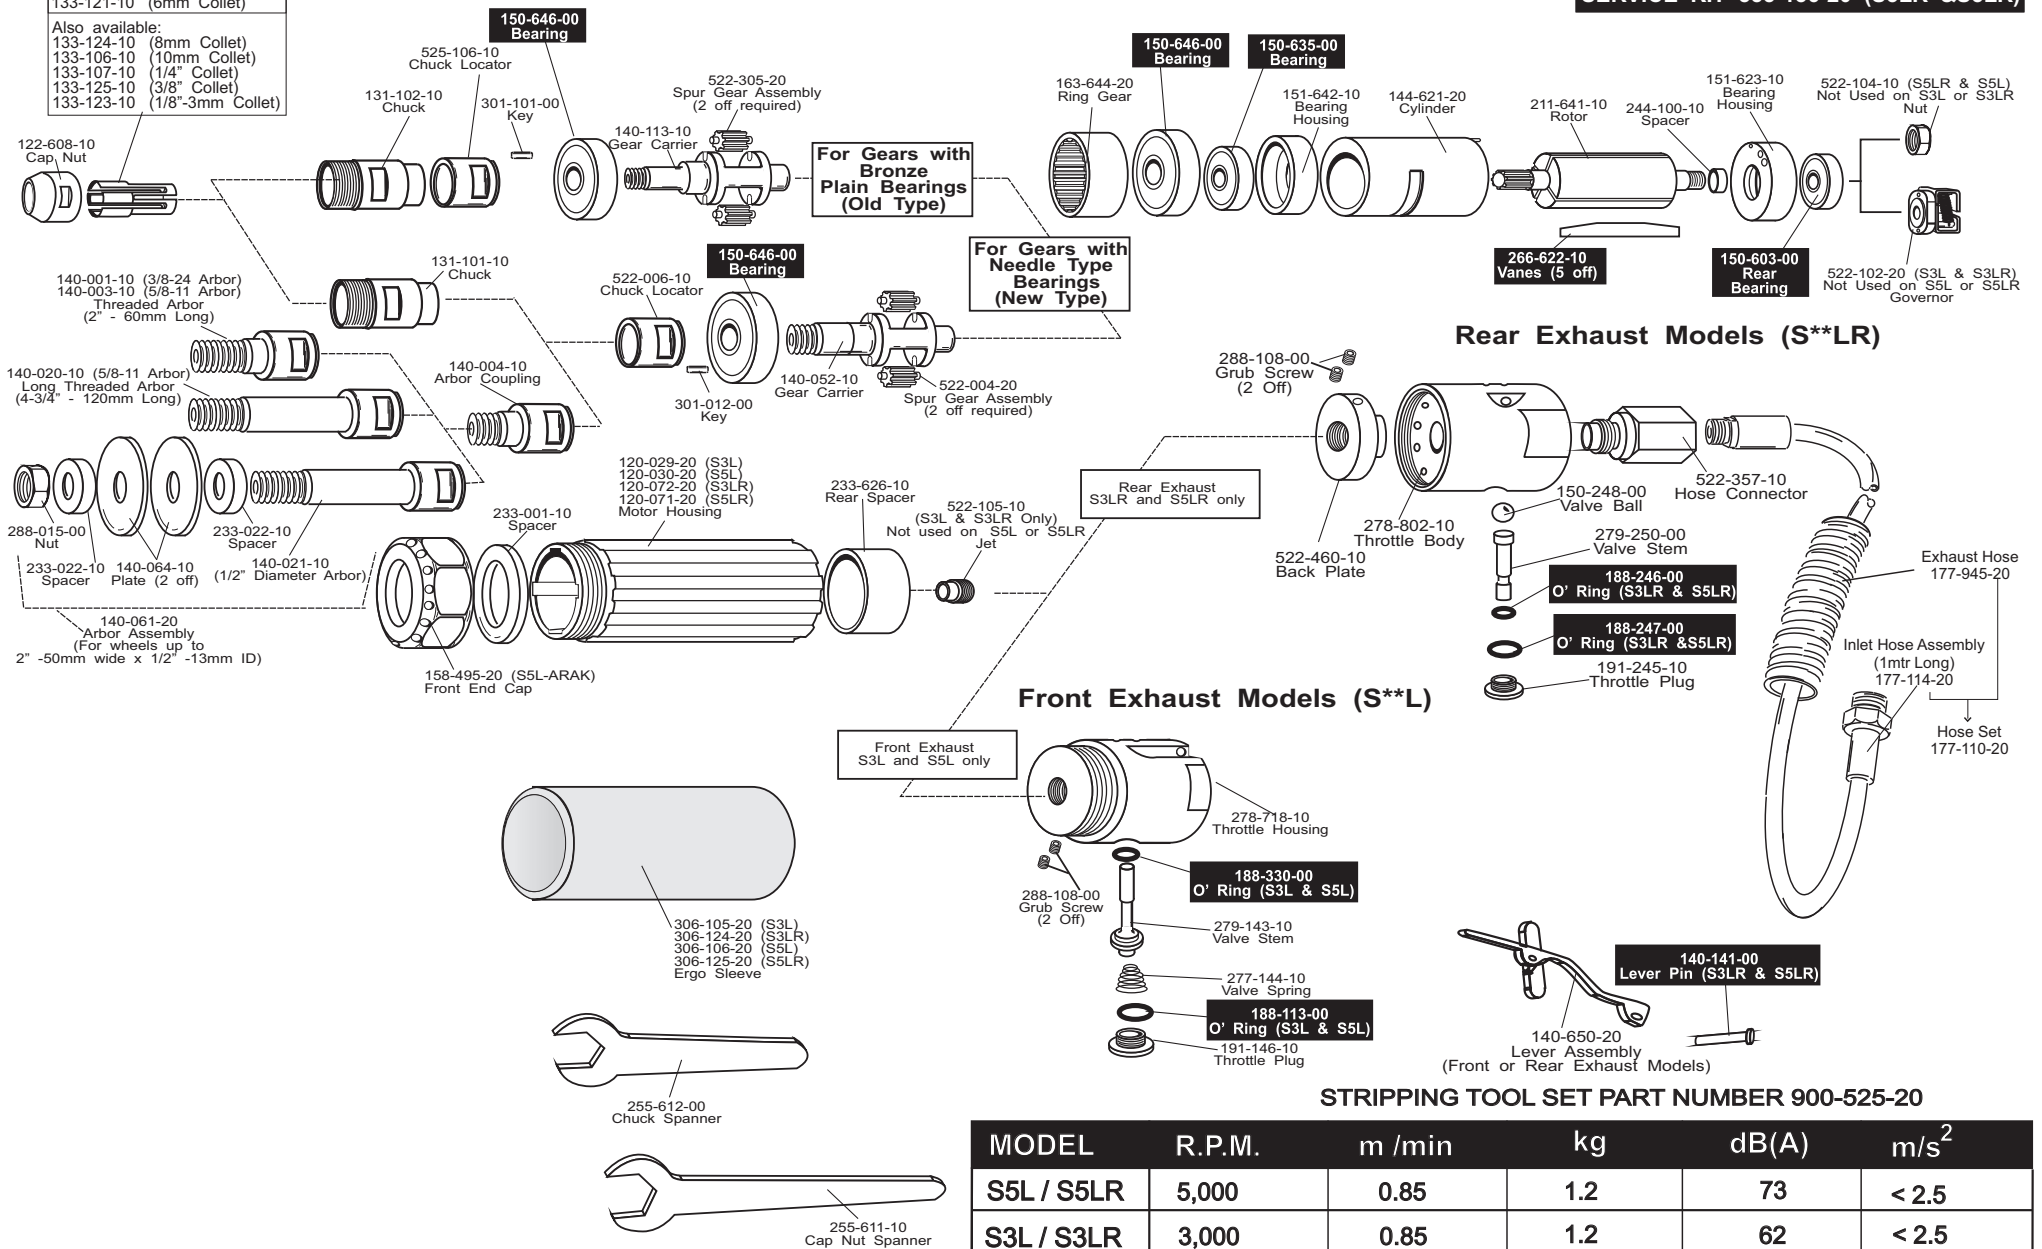

S5L PARTS LIST

990-105-10 | 070815

133-121-10 (6mm Collet)
 Also available:
 133-124-10 (8mm Collet)
 133-106-10 (10mm Collet)
 133-107-10 (1/4" Collet)
 133-125-10 (3/8" Collet)
 133-123-10 (1/8"-3mm Collet)

MODEL	R.P.M.	m /min	kg	dB(A)	m/s ²
S5L / S5LR	5,000	0.85	1.2	73	< 2.5
S3L / S3LR	3,000	0.85	1.2	62	< 2.5