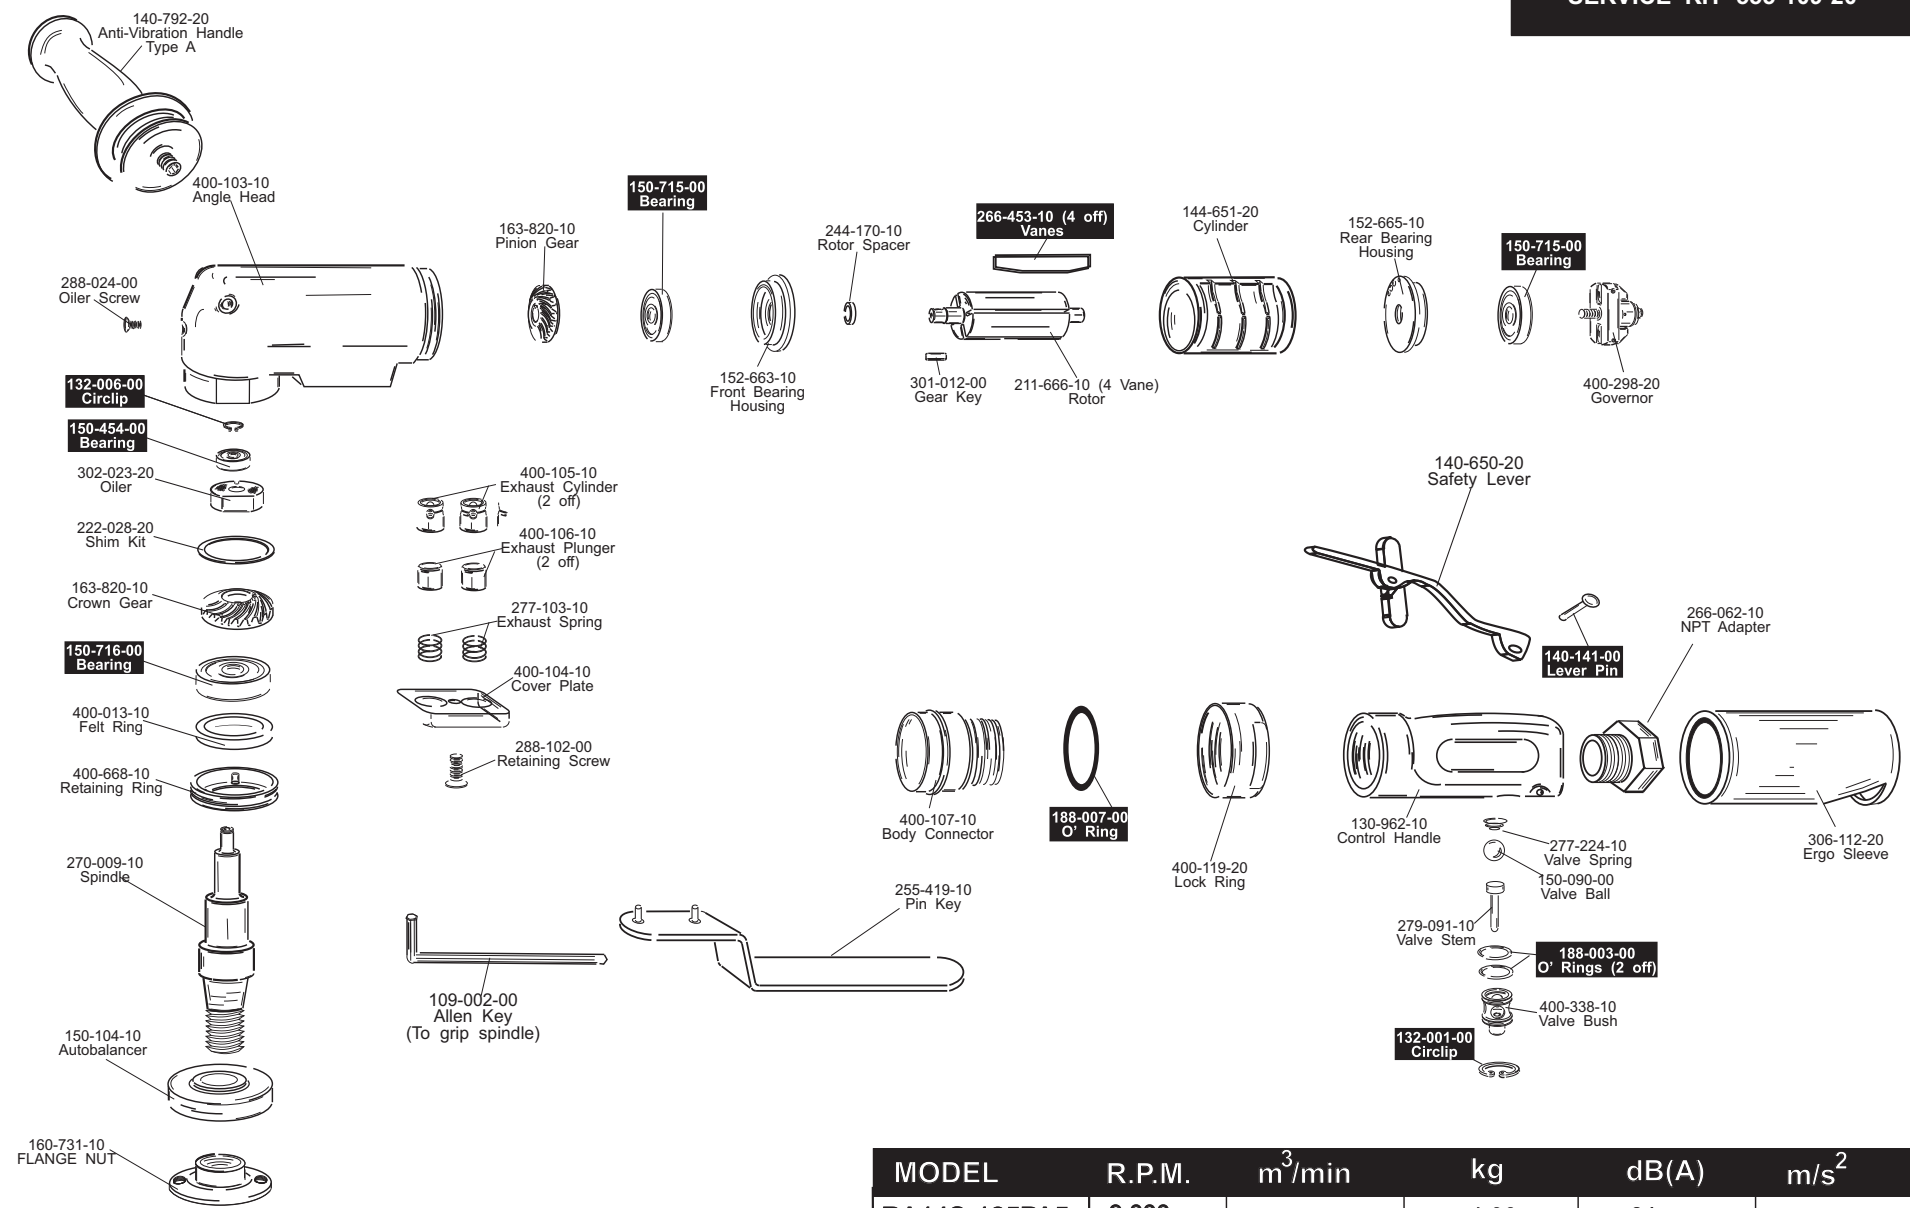

RA14S-125PA5 PARTS LIST

990-209-10 | 060612

MOTOR SERVICE KIT
 All parts shown highlighted with a black box are included in SERVICE KIT 555-109-20

MODEL	R.P.M.	m ³ /min	kg	dB(A)	m/s ²
RA14S-125PA5	9,000	1.13	1.90	81	< 2.5